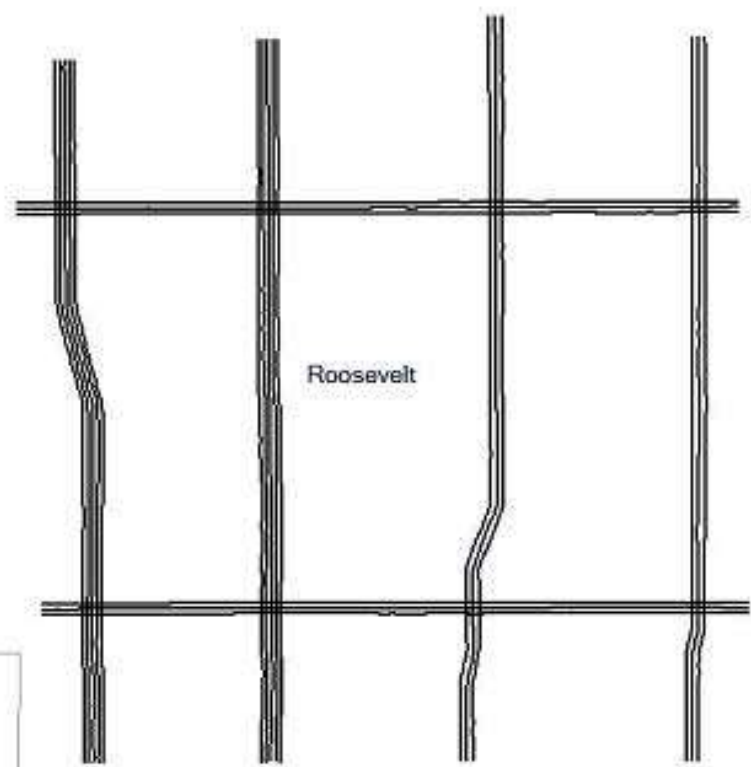

777 S. Fry Suite 200 - Houston, TX 77450
FOR SALES CONTACT
O/832.379.9400 - sales@baileyseismic.com
BAILLEYSEISMIC.COM

***Roosevelt County Swath Survey
New Mexico***