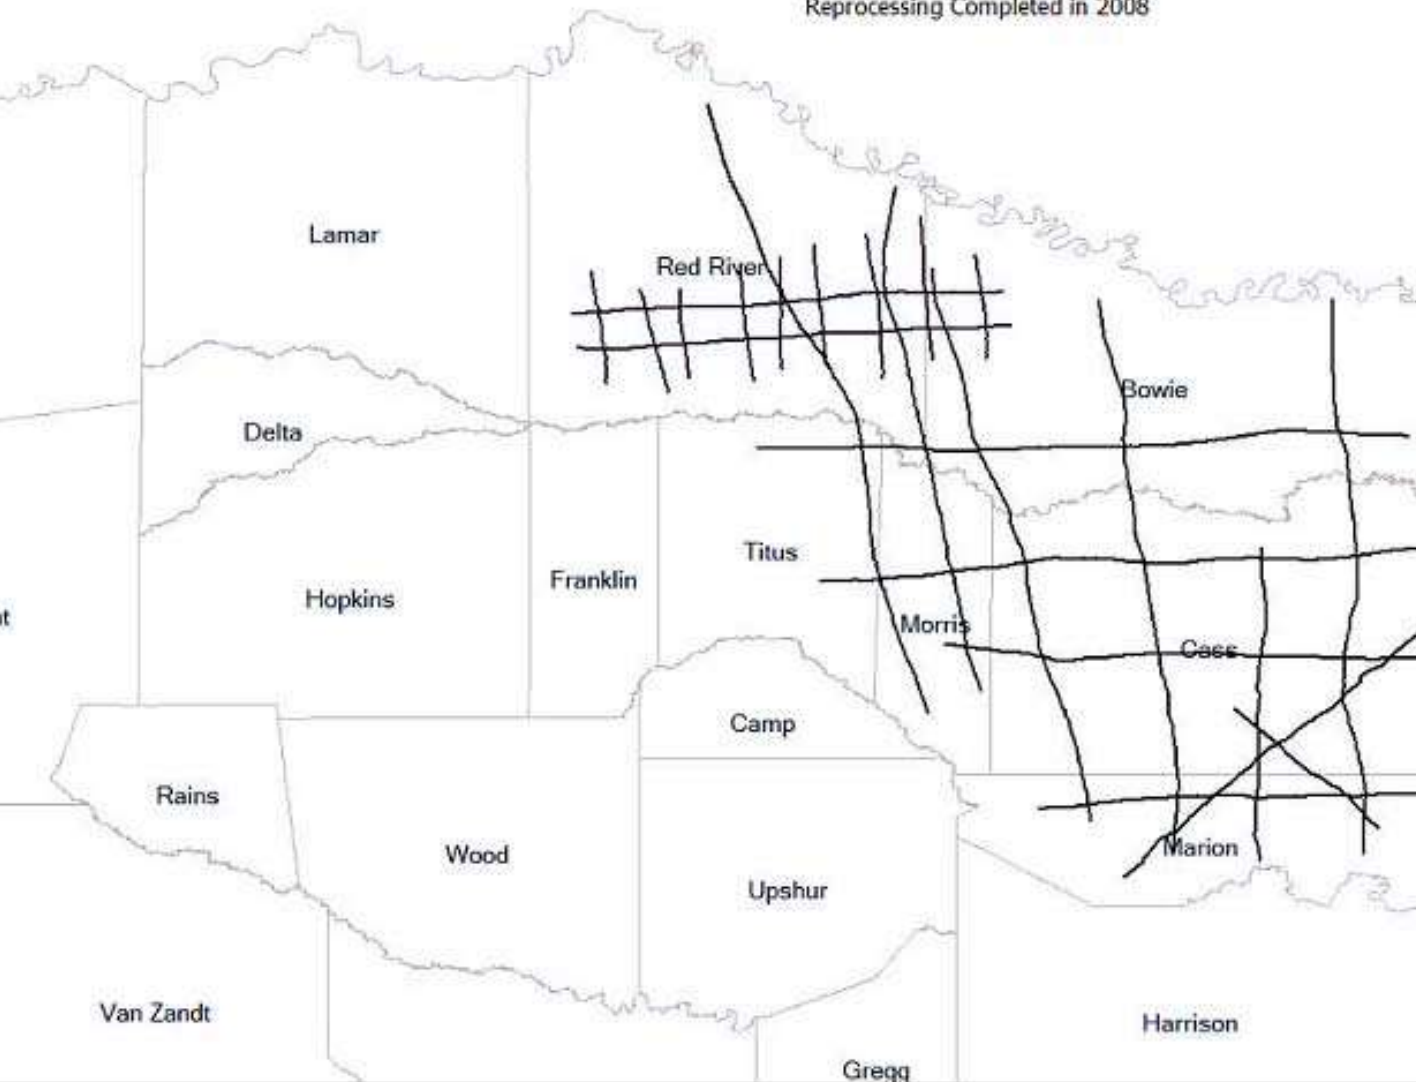

Northeast Texas Jurassic Survey

Reprocessing Completed in 2008

Northeast Texas Survey

Reprocessing Completed in 2008

777 S. Fry Suite 200 - Houston, TX 77450
FOR SALES CONTACT
0/832.379.9400 - sales@baileyseismic.com
BAILEYSEISMIC.COM