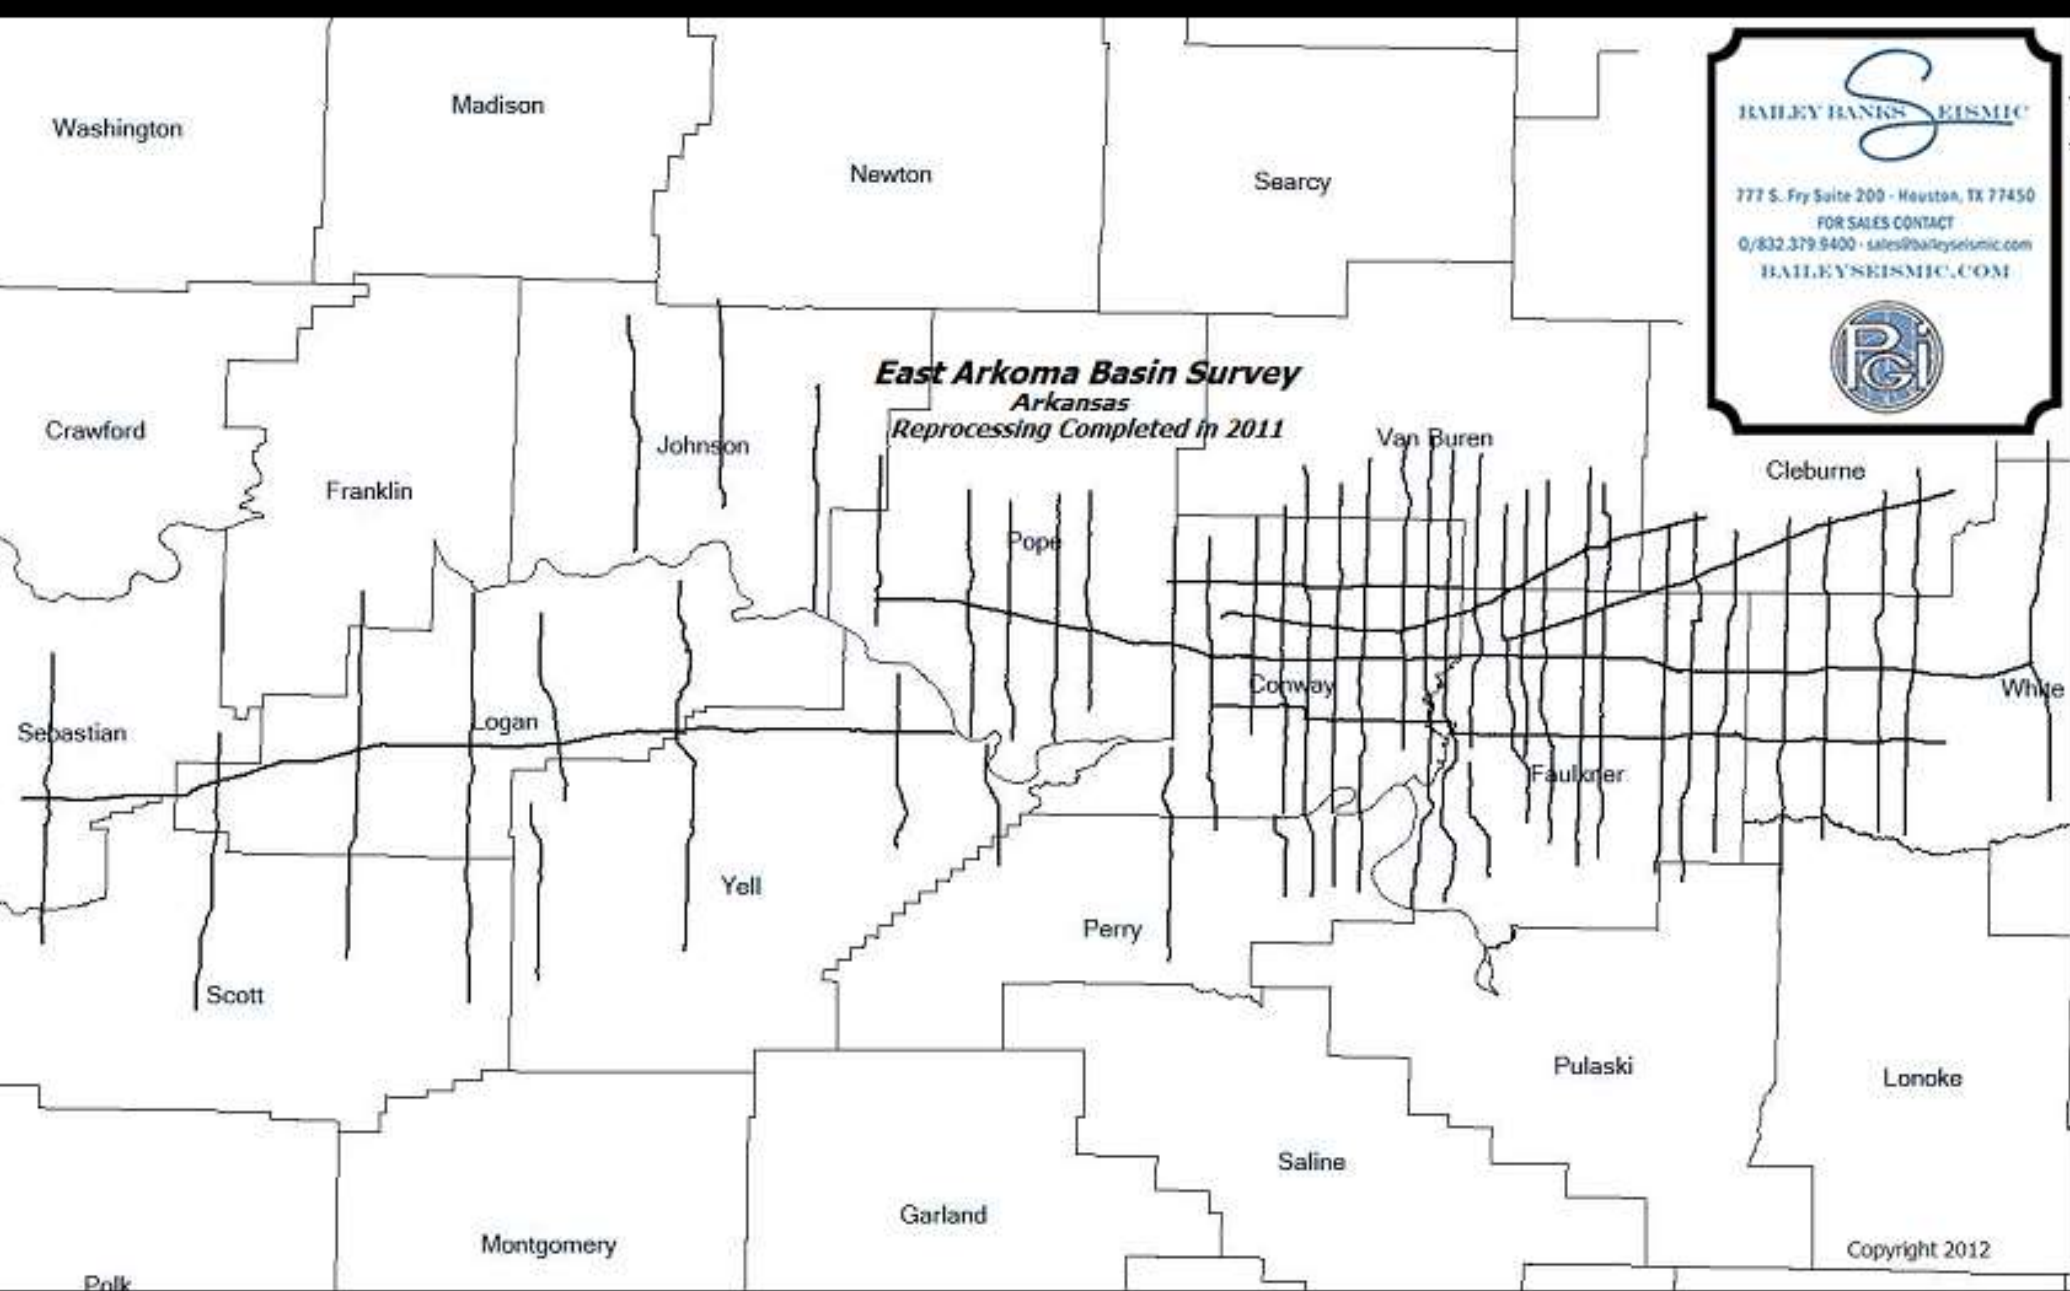

BAILEY BANKS SEISMIC

777 S. Fry Suite 200 - Houston, TX 77450  
FOR SALES CONTACT  
0/832.379.9400 - sales@baileysismic.com  
BAILEYSSEISMIC.COM

**East Arkoma Basin Survey**  
*Arkansas*  
*Reprocessing Completed in 2011*